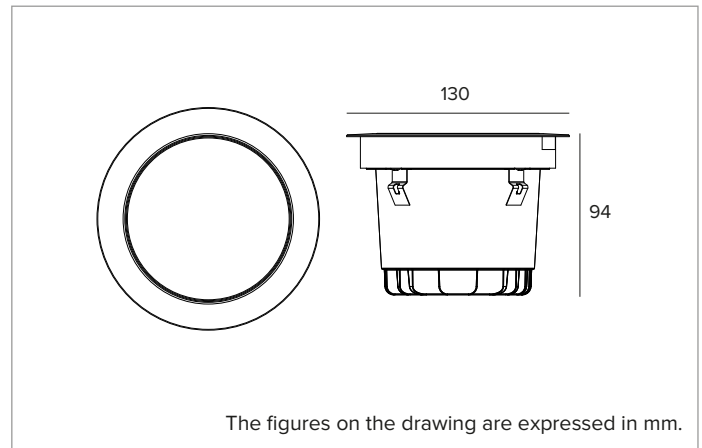

SOURCE

High efficiency Chip on Board LED. 2200K (Ra90) colour temperature.

Energy efficiency class: E

Nominal power: 12W

Nominal flux: 1416lm

Colour rendering index: 90

Rf: 91

Rg: 101

CCT nominal: 2200K

ILLUMINOTECHNICAL CHARACTERISTICS

Optical grade PMMA lens, holographic diffusing filter and half-moon black shutter.

Optic: WALL WASHER

Beam angles: WW

Optical efficiency: 58%

Fixture flux: 825lm

Luminous efficacy: 62lm/W

Photobiological safety: Compliant with RG1 low risk group

MECHANICAL CHARACTERISTICS

Die-cast aluminium body with 2 layers of protection: cataphoresis and black paint. Ultra flat decorative ring with a flared edge, made of brushed stainless steel (AISI 316) in a natural finish. Anti-slip glass for public pedestrian areas.

Colour and finish: Brushed stainless steel

Version: ANTI-SLIP GLASS

Degree of protection: IP66,IP67,IP68

Mechanical Resistance: IK10

ELECTRICAL CHARACTERISTICS

24Vdc power supply. ON-OFF or DALI2 remote driver to be ordered separately. Precabled with 1,5m 2x0,5mm² cable. Casambi control system available via accessory (for products with DALI2 driver only).

Fixture Power: 13W

Power supply: 24Vdc

Insulation Class: CLASS 3

Driver included: NO

Class F: YES

Ambient temperature: -25°C / +35°C

INSTALLATION

In-ground installation by a reinforced nylon sleeve, to be ordered separately. Sleeves are available for flush or trim installation. 20KN resistance to static load. Wall/ceiling installation by the accessory mounting systems.

NOTES

IP68: the fixture is not suitable for permanent underwater installation but can withstand temporary accidental immersion to a depth of 1.5 metres (max.1h). All the Keplero Quantum 130 versions meet the drive-over and walk-over requirements set out in the EN 60598-2-13 standard. It features the "Waterblock Smart" technical solution which involves resin-sealing the connection cables to minimize the risk of moisture rising into the fixture. Commissioning of the control system via free APP; the intervention of a specialist technician can be quoted on request.

WARRANTY

5 years.

WARNING

Luminaire designed for disposal/recycling at end-of-life. Replaceable (LED only) light source by a professional. Non-replaceable control gear.

Due to the technological evolution of the electronic components, the data provided may be updated, and as such, confirmation must be requested during the order process.

Luminous flux and power supply have +/-10% tolerances with respect to the indicated value. tq +25°C (CIE 121).

We reserve the right to make technical changes.

Targetti Sankey S.r.l.
Via Pratese, 164
50145 Firenze - Italy
Tel: +39 055 37911
targetti.com
targetti@targetti.com

CCIAA Firenze
Share Capital:
€ 500.000,00
VAT N. (IT):
01537660480
R.E.A.: FI-275656

TARGETTI